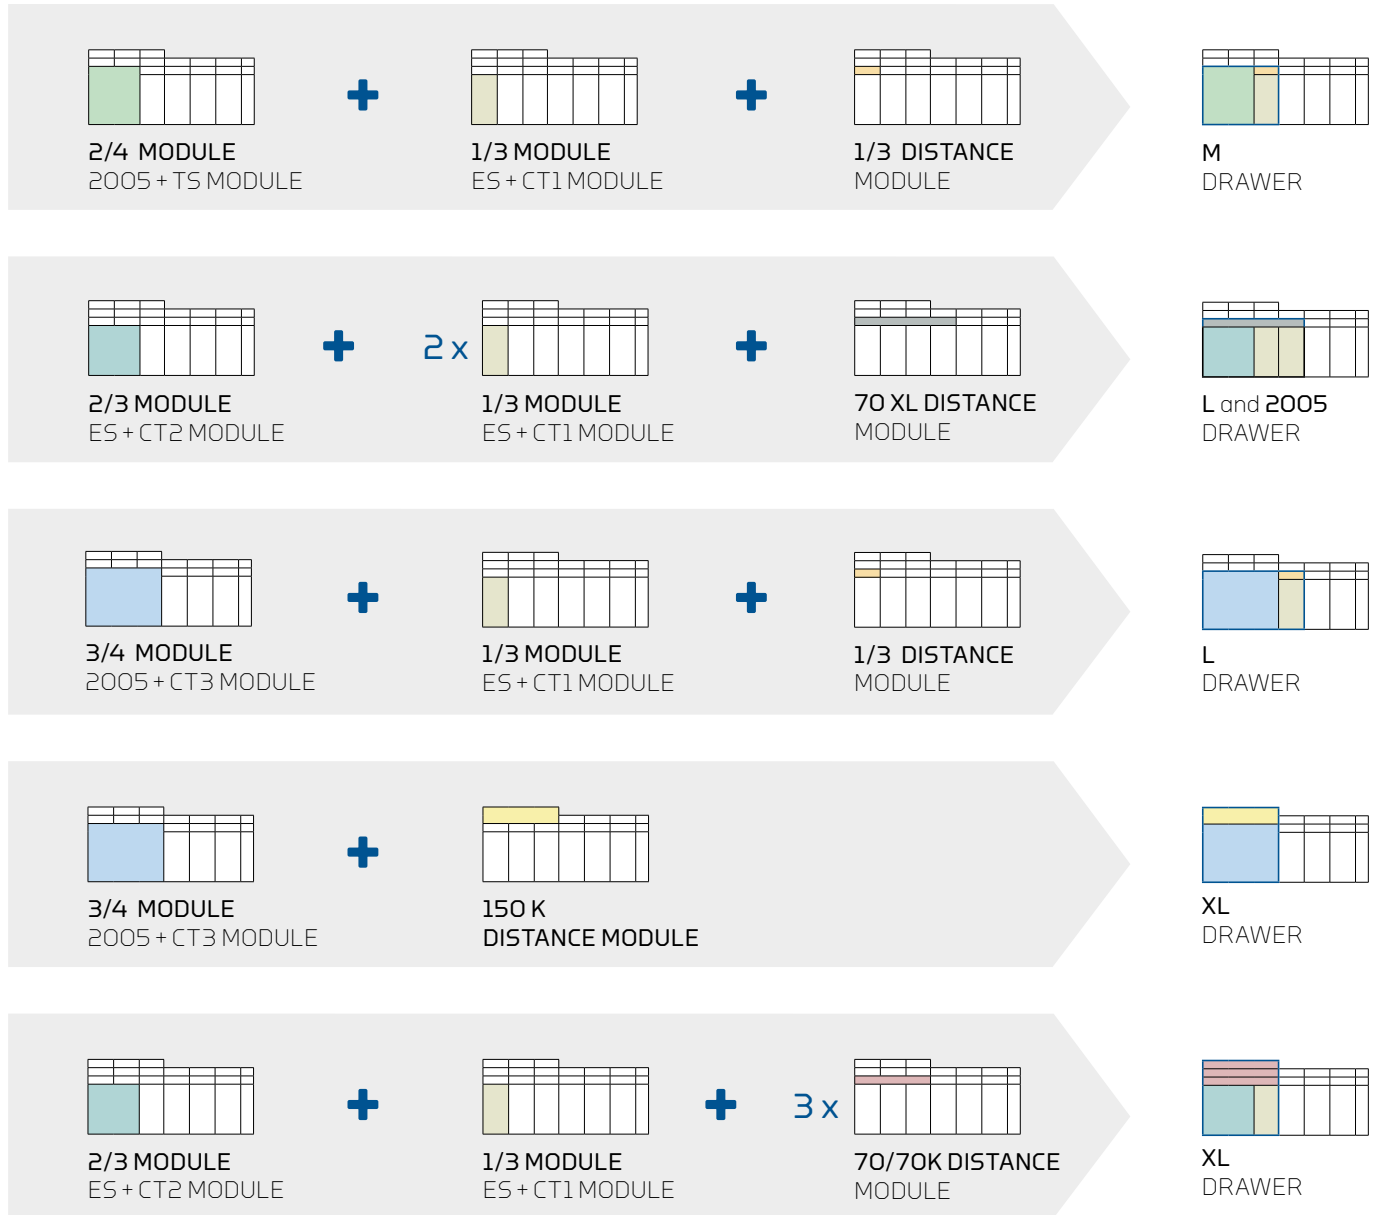

Configuration examples

GEDORE INDIVIDUAL "I-MODULES"

You haven't found the right tool modules for yourself?

Then simply create your own perfect tool arrangement based on corporate design requirements and process specifications. Have a word with us!